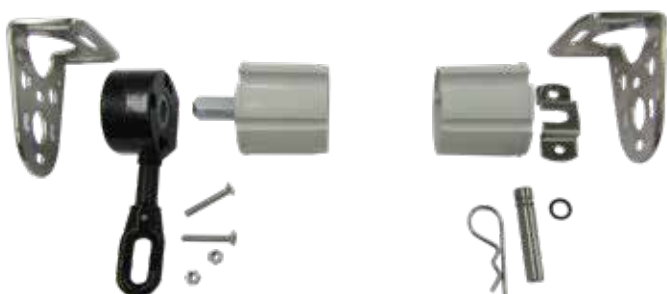

Recasens Nautimar Marine PVC

High tensile polyester base fabric, coated on one side with high quality PVC to resist fading in marine conditions. Ideal for protective covers and biminis. 220cm width, 330gsm, 60m roll.

6 colours —
Black, Navy, Royal Blue, Grey, Sand, Off White.

PVRN_ _

NEW
RANGE

Gear Box Kits

6:1 Ratio suitable for drop screens under 10 sqm. Available in Black and White.

Kit includes gearbox, mounting brackets, idler and drive ends, adjustable idler pin, bracket & R clip.

Either Aluminium idler and drive ends to suit our roller tubes AWART_ or Plastic idler and drive ends to suit generic roller tubes.

AWGBK_ _

Coats Helios M10 thread

A high performance thread made from 100% polytetrafluoroethylene (PTFE) that offers chemical, heat and UV resistance. Suitable for use in the production of outdoor goods like awnings, shade sails and boat covers. 8kg breaking strain. 15 year warranty. 1kg approx. Available in Black and White.