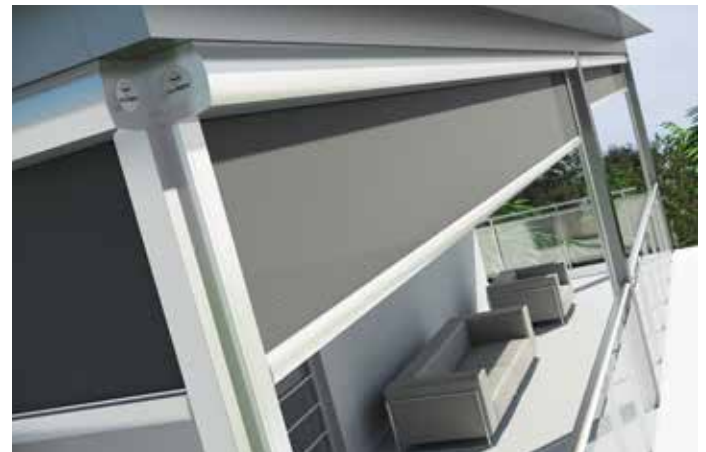

NEW

Llaza products
DUE TO ARRIVE SOON

Bip-Screen® 500

The latest generation of vertical awnings.

Perfect for windows and balconies to protect from the sun, wind and rain. The Bip system (patented by Llaza) ensures that the fabric stays in the side guides. It uses clippable guides so no screws or rivets are visible. The system's strength has been verified by wind tunnel testing. Available motorised or manual. Recommended maximum span is 5 metres.

Fabric recommendations are RECScreen Outdoor Mesh – available in 10 colours, or our ReClear PVC.

Microbox 300

A self protecting drop arm awning ideal for installation above windows.

The header box helps keep the fabric in perfect condition. Wall or soffit mounted. Up to 5 metres wide and 3m projection. Fabric recommendation – Recacril Acrylic Awning Canvas – available in an extensive range of colours, textures and stripes.

Stayput™ Fasteners

The range includes double and single, horizontal and vertical.

All available in either White or Black nylon or Stainless Steel.

SY__

Webtex® Polypropylene Black Webbing

A cost effective general purpose webbing ideal for handles and straps. 50m roll. Available in 19mm, 25mm, 32mm, 38mm, 50mm & 75mm.